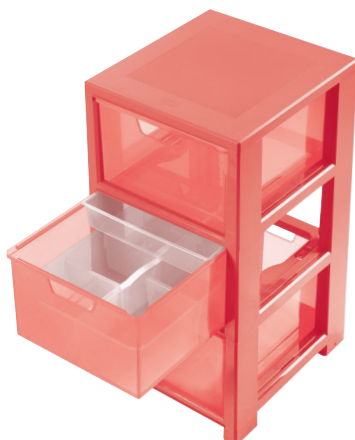

LINKS

For more information, visit our website at www.ikea.com or call our customer service at 1-800-4MY-ikea.

8025991

Cassettiera Linea 3 cassetti
Linea storage unit 3 drawers

32,5 x 35 x h 59,5 cm

1

8024056 ●