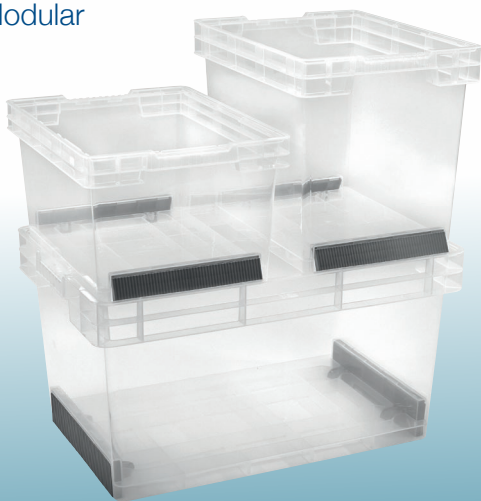

UP TO
30 KG

x5 = 150 Kg Stackable

Modular