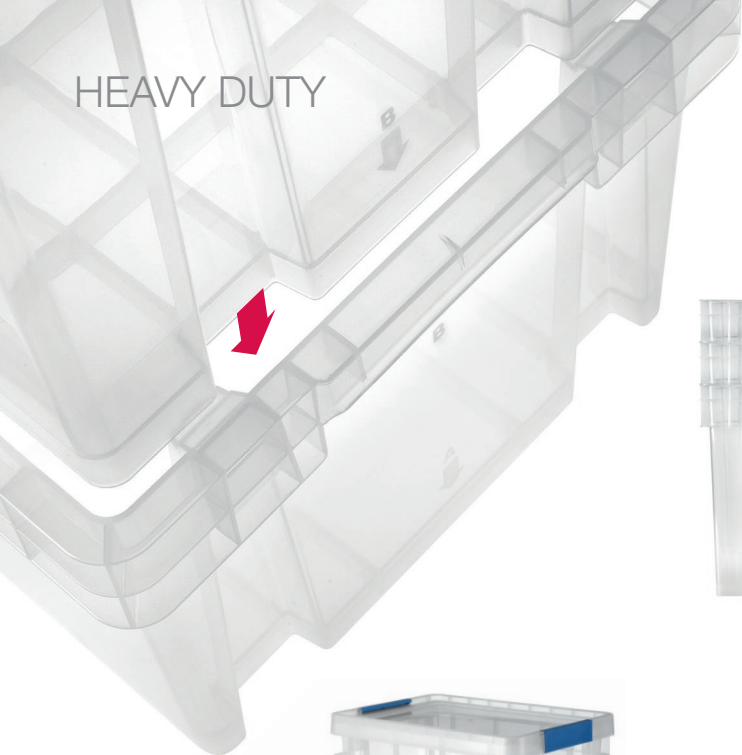

Box Evolution T40

60 L - 56,8 x 37,8 h 40 cm

5

HEAVY DUTY

Nestable & stackable
without lids

Modular

Food
contact

x5
=
300 Kg
Stackable