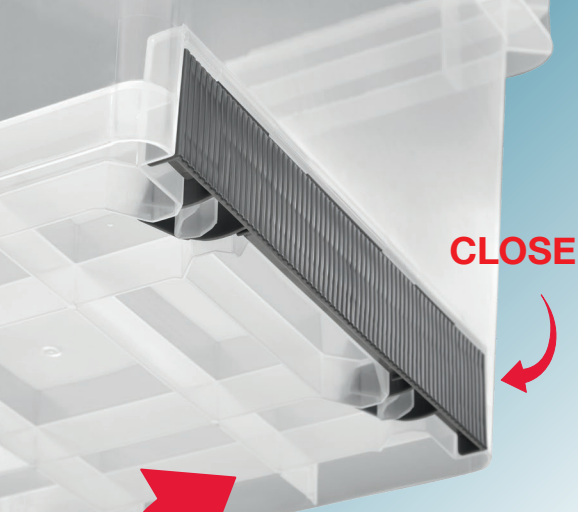

CLOSE

OPEN

Stackable

UP TO
30 KG

x5 = 150 Kg Stackable

Modular

Resistant

Food contact