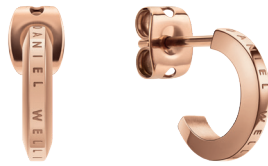

Misura 54

DW00400136

7315030017205

Misura 56

DW00400137

7315030017212

Misura 58

DW00400138

7315030017229

Misura 60

DW00400139

7315030017236

ELAN COLLECTION

- BRACCIALI -

ELAN BRACELET
ROSE GOLD

69 €

ELAN BRACELET
SILVER

69 €

ELAN COLLECTION

- EARRINGS -

ELAN EARRINGS
ROSE GOLD

69 €

DW00400146

7315030017304

ELAN EARRINGS
SILVER

69 €

DW00400147

7315030017311

ELAN COLLECTION

- NECKLACE -

ELAN NECKLACE
ROSE GOLD

89 €